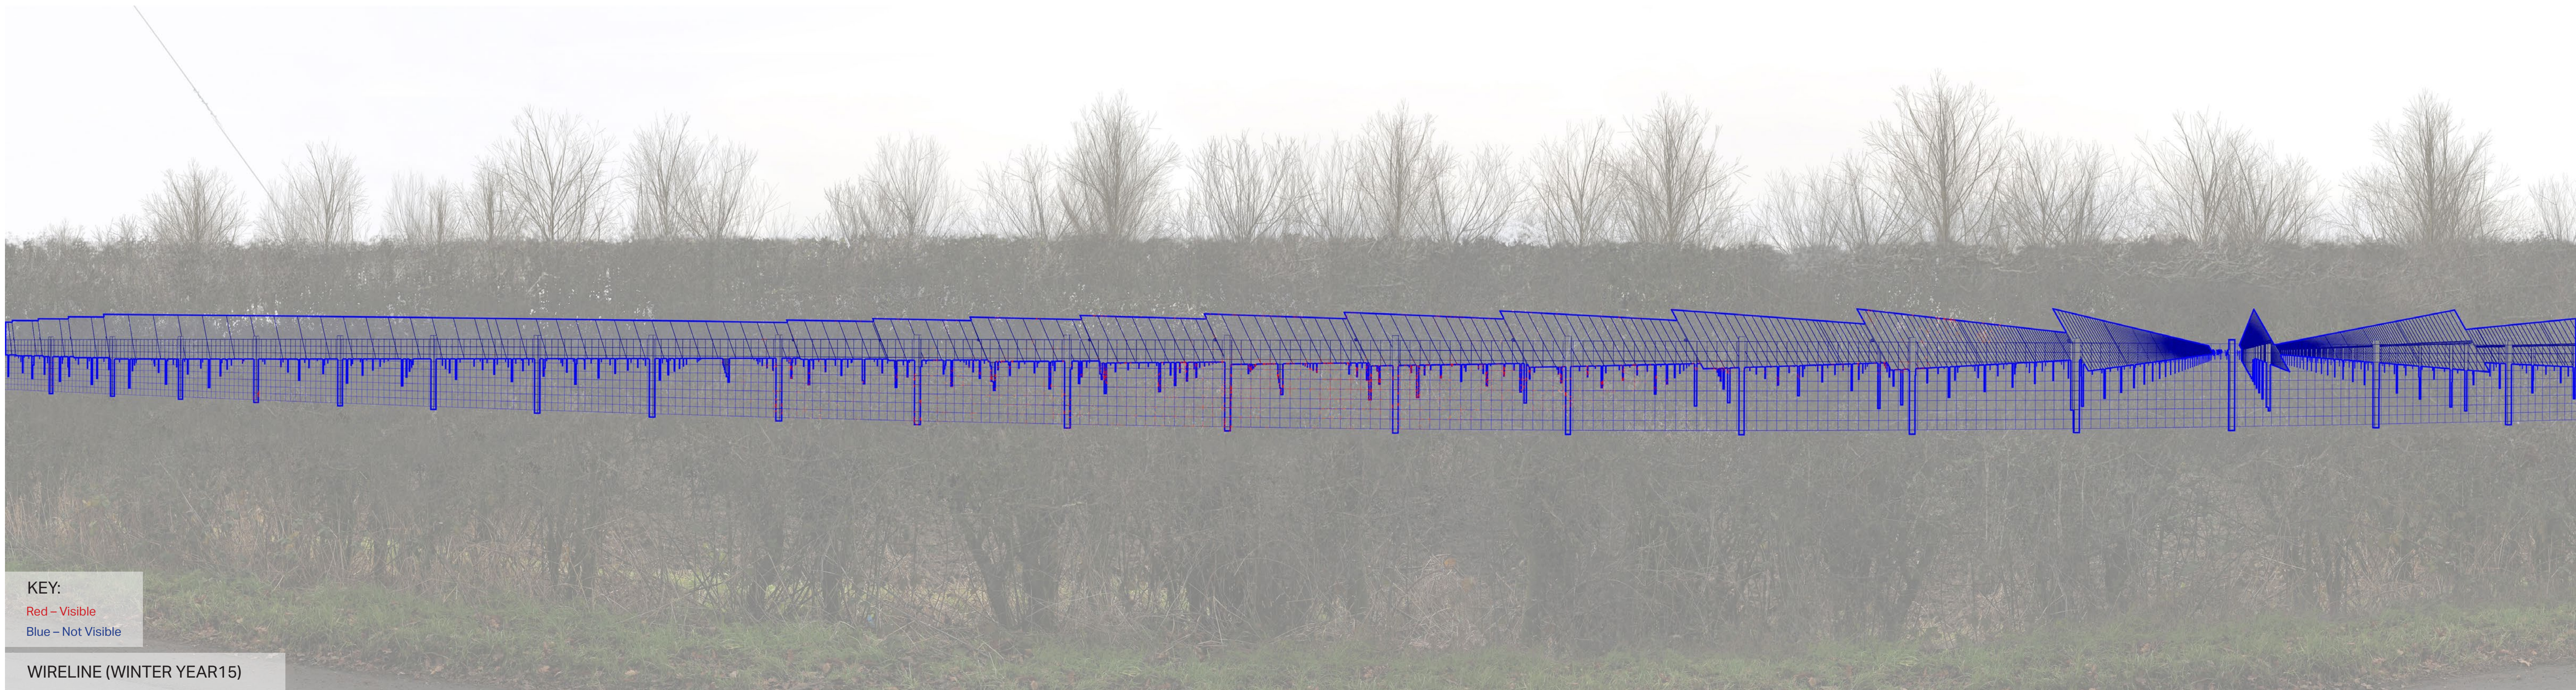

PROPOSED (WINTER YEAR15)

Visualisation Type: 4
 Projection: Cylindrical
 Enlargement Factor: 96%
 Paper Size: A1
 Date / Time: 05/01/2023, 12:36

Camera: Canon EOS 6D
 Lens: Canon EF50mm f/1.8 STM
 Horizontal Field of View: 90°
 Direction of View: South East
 Location: E476321 N432358

Eye level: 6.7m
 Height of Camera: 1.6m

Note:
 Images to be viewed at a comfortable arm's length.

East Yorkshire Solar Farm
 Viewpoint 5: Sandwood House, Spaldington Road
 - Winter Year 15 Photomontage

KEY:
 Red - Visible
 Blue - Not Visible

WIRELINE (WINTER YEAR15)

AECOM Delivering a better world

Visualisation Type: 4
 Projection: Cylindrical
 Enlargement Factor: 96%
 Paper Size: A1
 Date / Time: 05/01/2023, 12:36

Camera: Canon EOS 6D
 Lens: Canon EF50mm f/1.8 STM
 Horizontal Field of View: 90°
 Direction of View: South East
 Location: E476321 N432358

Eye level: 6.7m
 Height of Camera: 1.6m

Note:
 Images to be viewed at a comfortable arm's length.

East Yorkshire Solar Farm
 Viewpoint 5: Sandwood House, Spaldington Road
 - Winter Year 15 Wireline